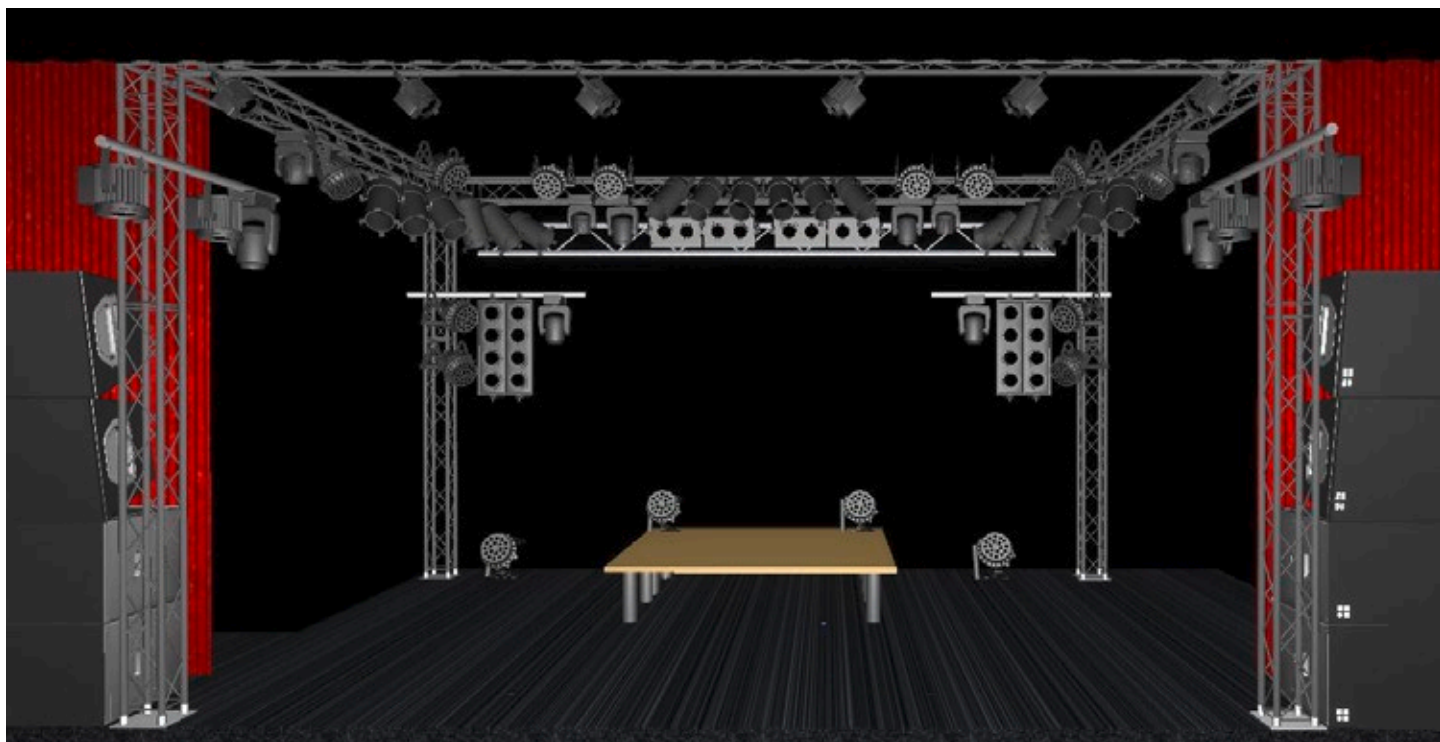

LIGHTS (light@lido-berlin.de)

STAGEPLOT

LIGHTS (light@lido-berlin.de)

PATCH

HeadID	FIXTURE	UNIVERSE	DMX ADRESSE	CHANNELS	QUALITY	
412-401	LITECRAFT AT3	A	1.8.15.22.29.36.43.50.57.64.71.78	7 (mode 4)	12	
101-106	ROBE SPIKIE		112.139.166.193	27 (mode 1)	4	
201-204	ROBE ROBIN 100 LEDBEAM		247.284.321.358	37 (mode 6)	4	
500-501	HAZEBASE		500	2	1	
001-036	DIMMER 36Ch	B	1		36	
	PAR 64 StageLeft		1-6			
	8LiteBlinder		7-8			
	2LiteBlinder		9-12			
	ZoomProfiler SL to SR		13-18			
	PAR 64 StageRight		19-24			
	PAR 64 StageCenter		25-30			
	ETC SourceFour JR Mirrorball		31.34			
	Fresnellense		32.33.35.36			
300	Candelier		125			
413-416	LITECRAFT AT3 (option)		37.44.51.58	7 (mode 4)	4	
417-422	LITECRAFT BEAMX.7 (option)		65.75.85.95.105.115	10 (10ch mode)	6	
212-213	ROBE ROBIN 100 LEDBEAM		A (ROOMLINE)	395.432	37 (mode 1)	2
211.214	GLP IMPRESSION90 RGB			469.483	14 (normal)	2