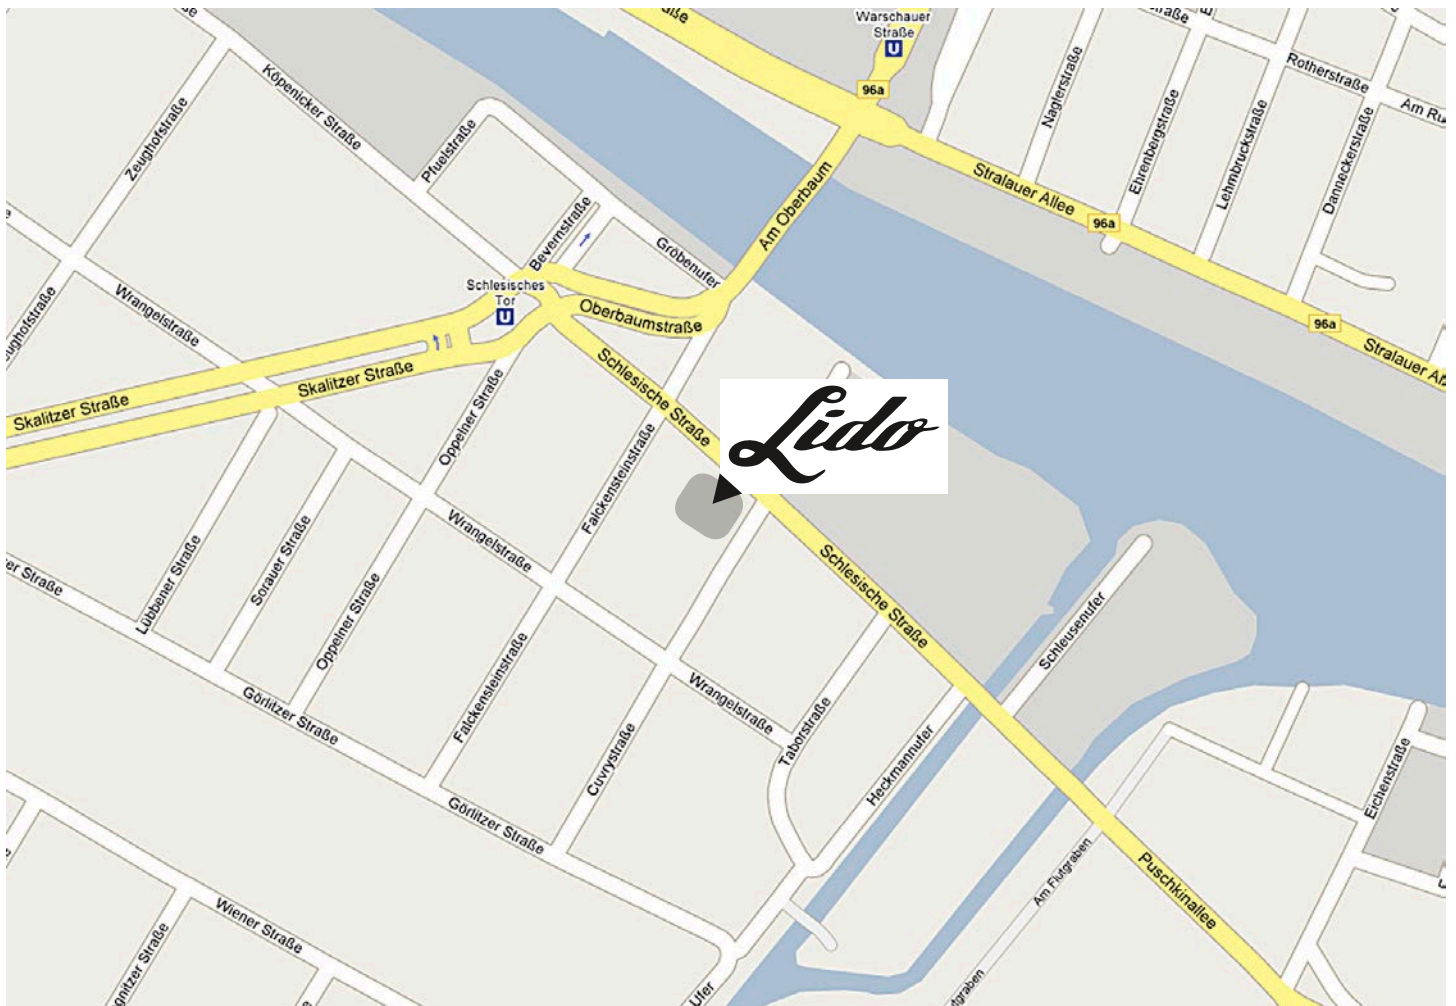

LIDO Kultur & Veranstaltungen GmbH

Ebereschentallee 7, 14050 Berlin

VENUE

Cuvrystraße 7, 10997 Berlin

www.lido-berlin.de

[facebook.de/lidoberlin](https://www.facebook.de/lidoberlin)

Fon: +49 30 69 56 68 40

Fax: +49 30 69 56 68 42

PARKING & LOAD IN

Parking available from 10 am on at Schlesische Str. 15

Bus Power available

Load in from there (5 m, JUST ONE STEP)

LOCATION PLAN/CONTACT

SOUND sound@lido-berlin.de

LIGHT light@lido-berlin.de

VENUE info@lido-berlin.de

BOOKING booking@lido-berlin.de

GOOGLE MAPS LINK

©2007 Google · Kartendaten ©2007 TeleAtlas