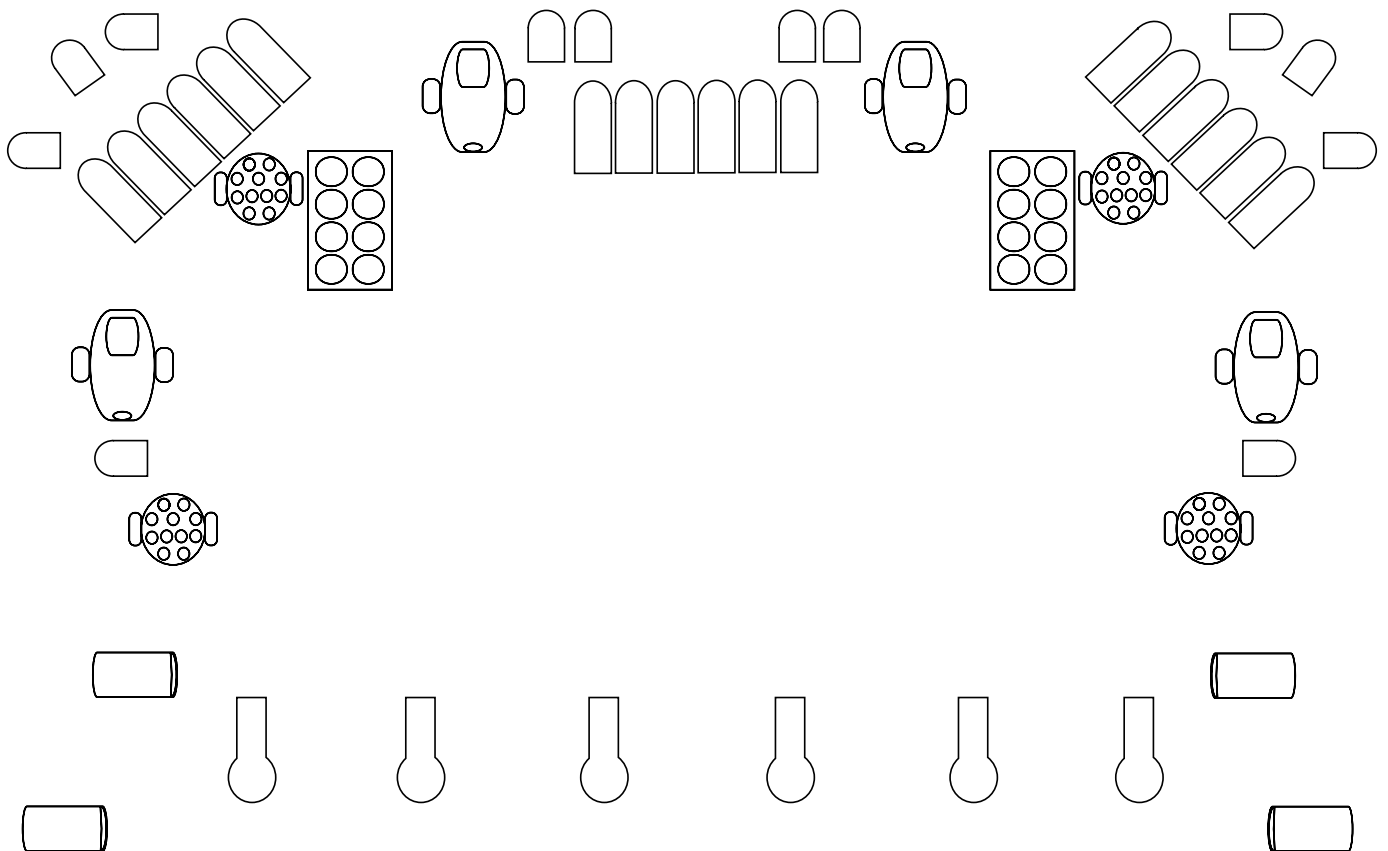

LIGHTS (light@lido-berlin.de)

PAR 64

QUARTET PC

QUARTET PROFILE

8 LITE BLINDER

ROBIN 100 LED BEAM

YPOC 575 PRO

AT 3 LED PAR

BACK

FRONT

LIGHTS (light@lido-berlin.de)

PATCH

FIXTURE	QUALITY	LOCATION	MODE	DMX-ADRESS	DMX-LINE
LITECRAFT at3 ledpar64	12	stage	mode 4 / 7 channels	1/8/15/22/29/36/ 43/50/57/64/71/78	A
GLP ypoc 575 pro	4		normal / 16 channels	85/101/117/133	
ROBE robin 100	4		mode 6 / 37 channels	200/237/274/311	
HAZEBASE base*hazer*pro	1		2 channels	500	
CAMCO / PEGASUS	36		36 Channels	1-36	B
par64 cp 87 stage left			1-6		
par64 cp 87 stage mid			25-30		
par64 cp87 stage right			19-24		
STRAND cantata planconfex			32/33/35/36		
STRAND cantata profile 22/40			13-18		
8lite blinder			7/8		
ETC source four jr mirrorball			31/34		
LITECRAFT at3 ledpar64 floor	4		mode 4 / 7 channels	37/44/51/58	
ROBE robin 100	2	room	mode 6 / 37 channels	348/385	A
GLP impression 90	2		normal / 14 channel	170/185	

LIDO patch. Updateversion 7. June 2015